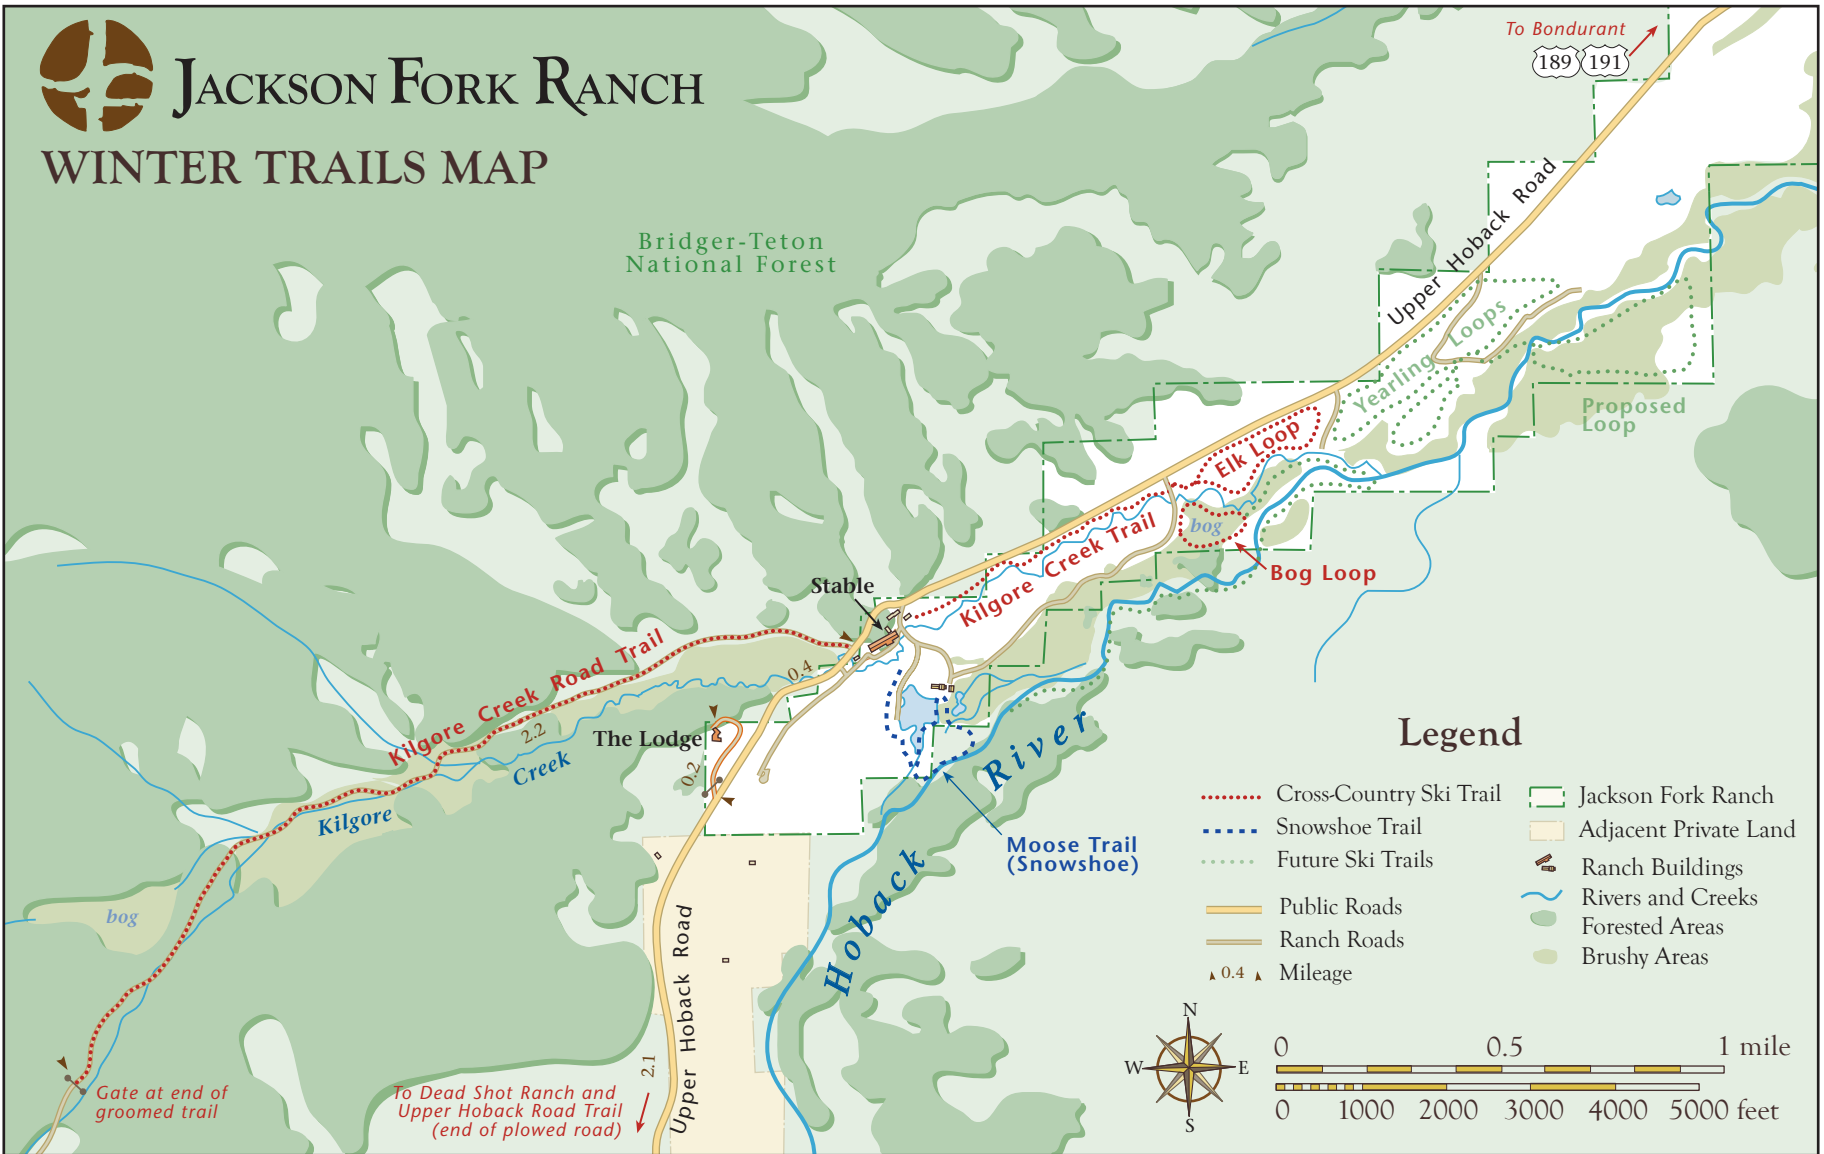

JACKSON FORK RANCH

WINTER TRAILS MAP

Bridger-Teton National Forest

Legend

- Cross-Country Ski Trail
- - - - - Snowshoe Trail
- Future Ski Trails
- Public Roads
- Ranch Roads
- ▲ 0.4 Mileage
- Jackson Fork Ranch
- Adjacent Private Land
- Ranch Buildings
- Rivers and Creeks
- Forested Areas
- Brushy Areas